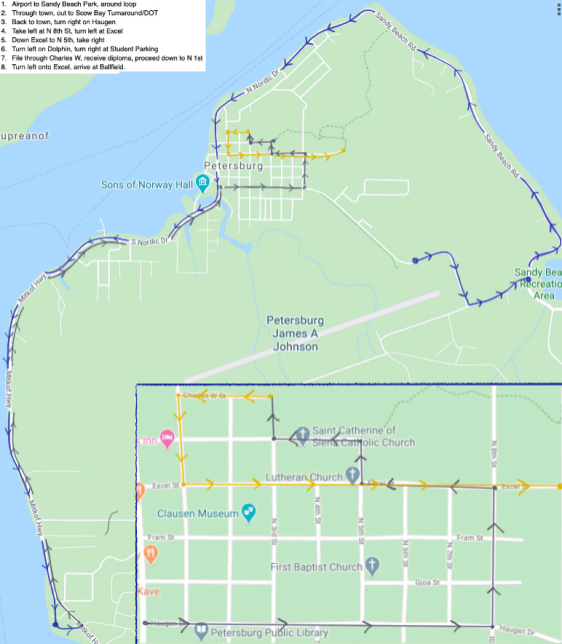

1. Airport to Sandy Beach Park, around loop
2. Through town, out to Scow Bay Turnaround/DOT
3. Back to town, turn right on Haugen
4. Take left at N 8th St, turn left at Excel
5. Down Excel to N 5th, take right
6. Turn left on Dolphin, turn right at Student Parking
7. File through Charles W, receive diploma, proceed down to N 1st
8. Turn left onto Excel, arrive at Ballfield.

upreanof

Sons of Norway Hall

Petersburg

Petersburg
James A
Johnson

Sandy Beach
Recreation
Area